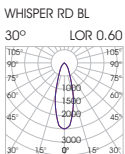

WHISPER DEEP LL

Model	Shape	Luminaire Colour:	Lamp Holder	Accessories
WHISPER TR DEEP LL <i>(WHISPER TR DEEP LL)</i>	Round <i>(RD)</i> Square <i>(SQ)</i>	White <i>(WH)</i> Black <i>(BL)</i>	GU10 (max 7.5W) (G1)	COVER Standard (0x) Honeycomb (1x) Linear Spread (2x) Softening Lens (3x) IP RATE IP20 (x0) IP54 (x1) (XX)

Ordering Code Example:
WHISPER TR DEEP LL-RD-WW-G-1-10

LD7

ST6/ ST12/ ST18/ WD6 /WD12 /TW6 /TW12

WHISPER RD BL

WHISPER SQ BL

NB6/ NB8

WHISPER RD BL

ZM6/ ZM13

WHISPER RD BL